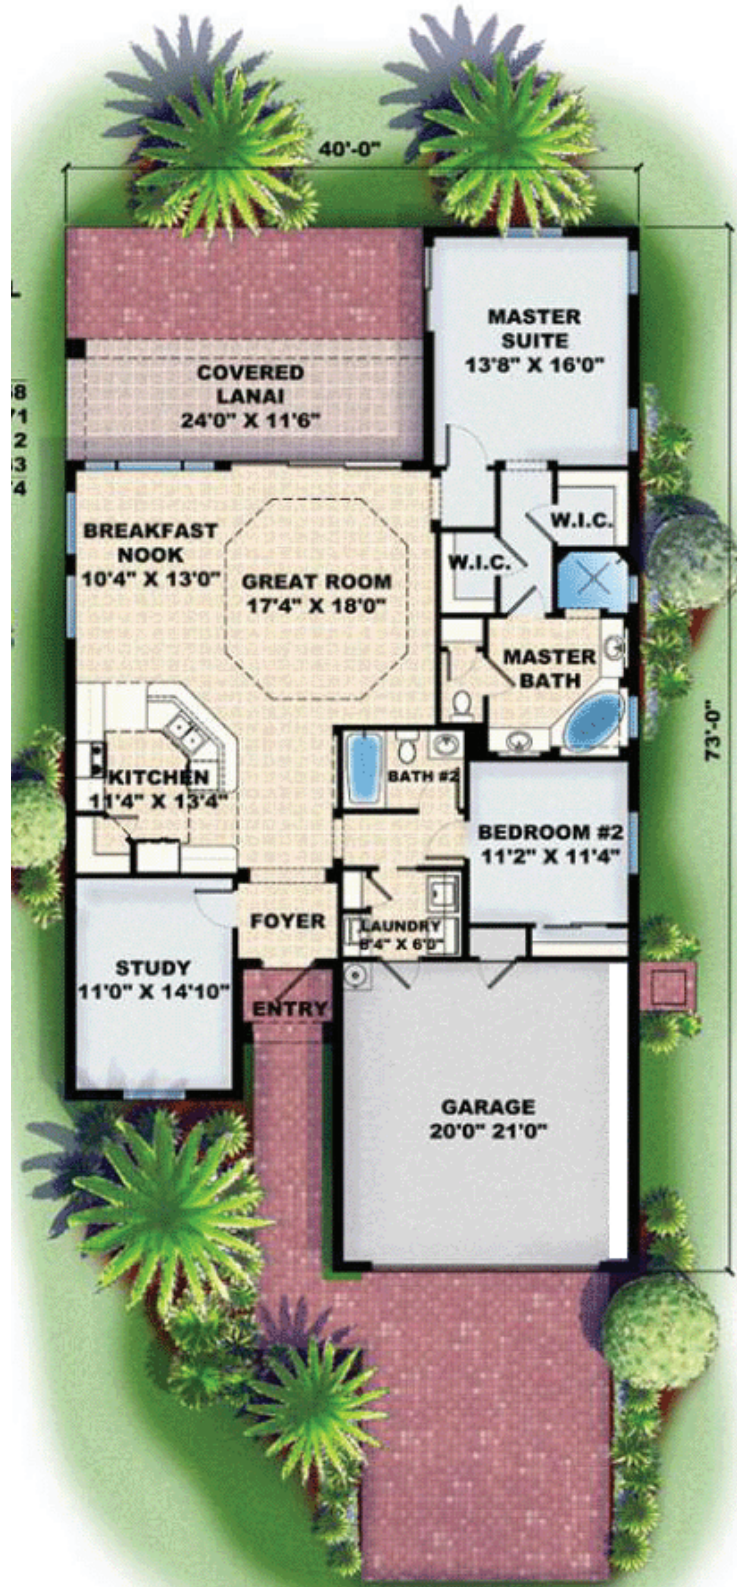

Como Village

Venice, Florida

Casey

Approx. 1,758 square feet
of Living Area

2 Bedroom/2 Bath

Located three blocks from beautiful Venice Beach

Como Village | 600 W. Venice Avenue, Venice, FL 34285

Phone: (941) 921-2480 | Email: robertsg@bamboohomes.com